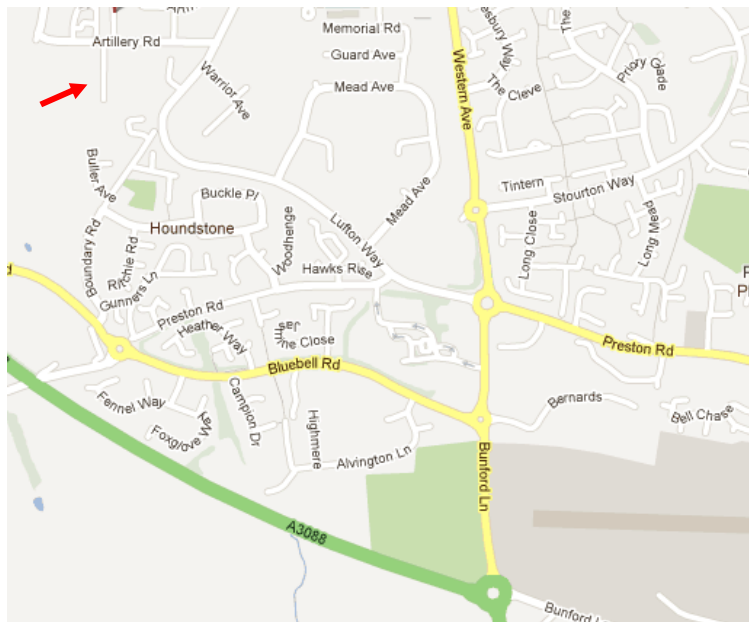

Directions to Community Heritage Access Centre (CHAC)

SSDC Luffton Depot
7 Artillery Road
Luffton
Yeovil
Somerset
BA22 8RP

1. Follow local signage to Yeovil, approaching via the A088.
2. At the end of the A3088, keep in the left hand lane and turn left onto Bunford Lane
3. Keep in left hand lane and go straight across another (smaller) roundabout. Take the 2nd exit.

4. At next roundabout take the 1st exit onto Luffton Way – you will have just passed a Crematorium to your left and an ASDA to your right at this roundabout.

5. You will now be entering Lufton Trading Estate. Carry along this road for about a mile, you will go round a sharp bend, past Hewden Plant hire, take the next left onto Artillery Road.

6. Continue down this road until you see a snack van on your left. Turn left immediately after the snack van and enter the council depot (you will go through a gate).

7. Park anywhere you can in front of the building and our entrance is at the second speed hump.